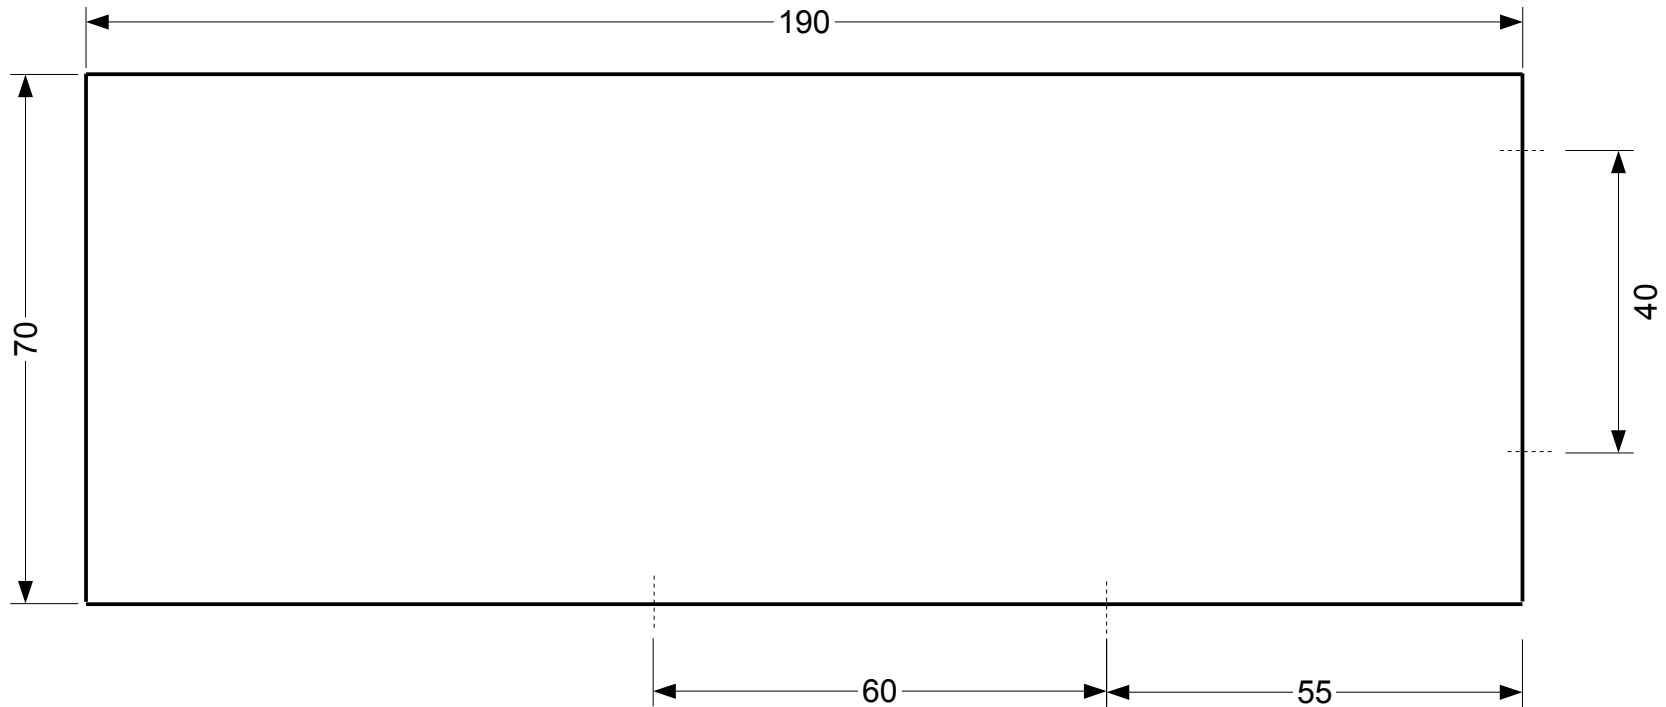

Airbox Yamaha RD250 since 1976 – Airbox Top

www.schrauberbude.de

User	S. Klar
Date	2009-08-11
Scale	1:1
View	side-left