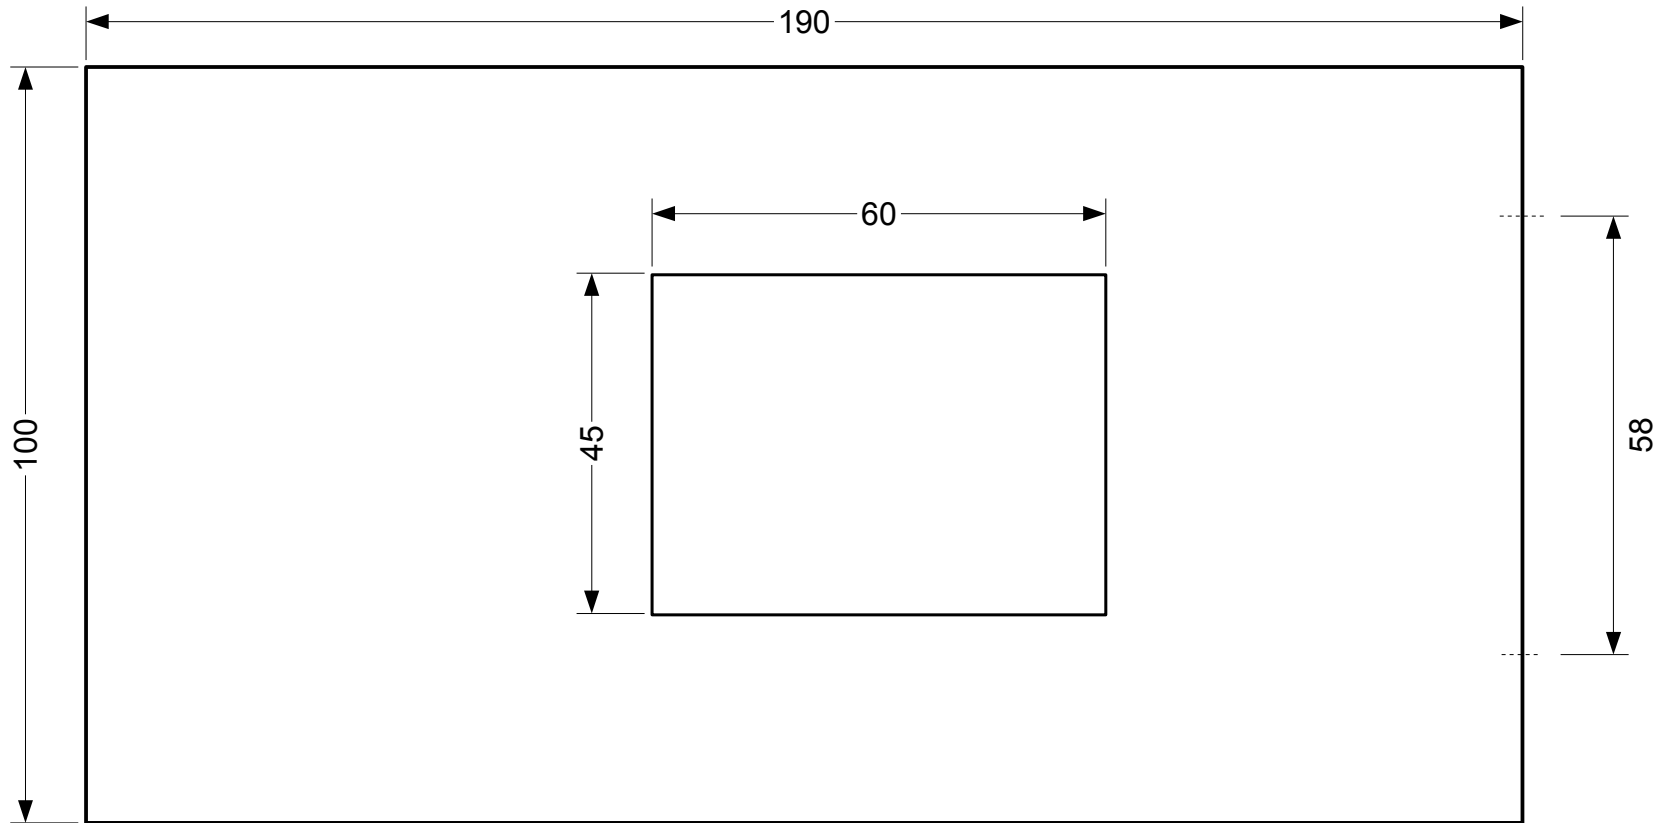

Airbox Yamaha RD250 since 1976 – Airbox Top

www.schrauberbude.de

User	S. Klar
Date	2009-08-11
Scale	1:1
View	Top